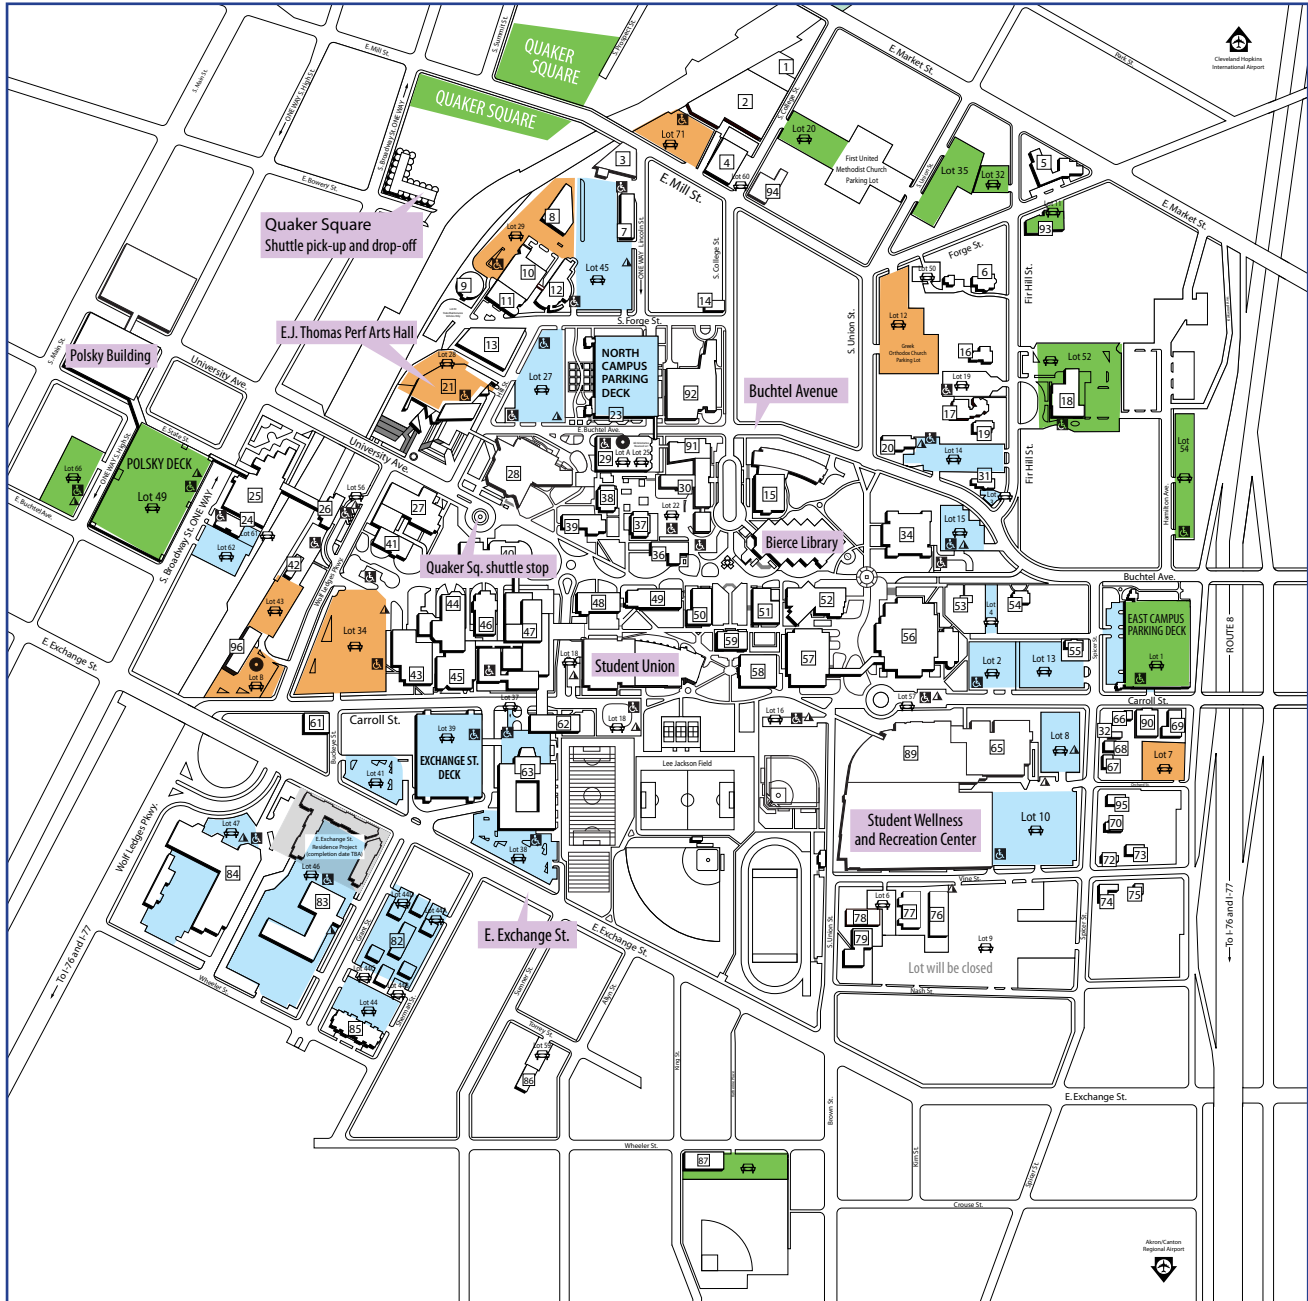

PLAN AHEAD, ARRIVE EARLY

# The best places to park throughout the day

If you arrive between...	Look for spaces in...
7 and 8:30 a.m.	Blue lots    Orange lots    Green lots
8:30 and 10 a.m.	Orange lots    Green lots
10 a.m. and 4 p.m.	Green lots

See a larger version of this map at [www.uakron.edu/parking](http://www.uakron.edu/parking).