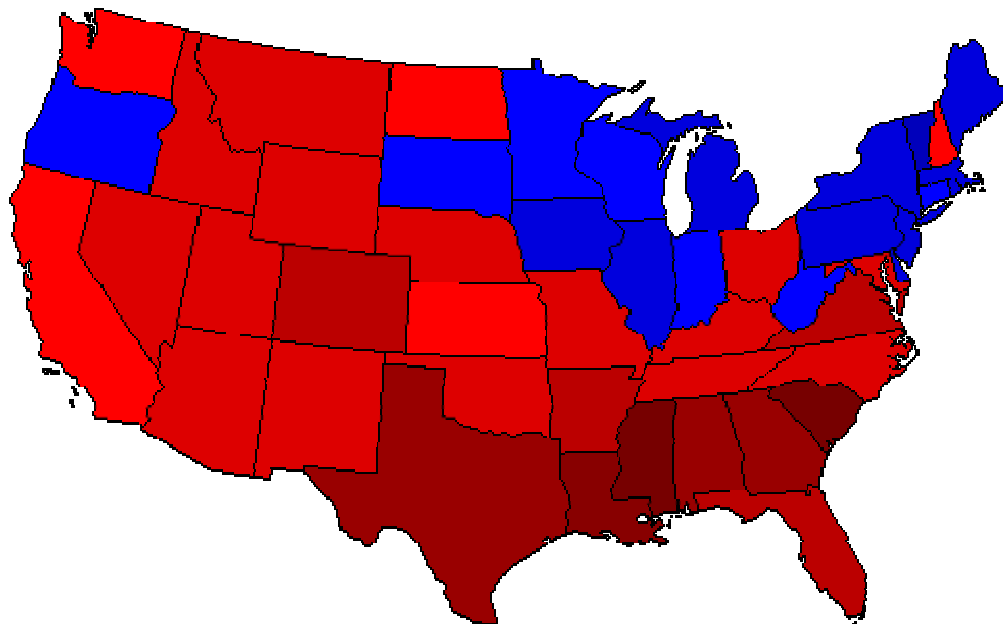

Figure 1

Electoral Maps of the 2004 and 1916 Presidential Elections

2004 Presidential Election

Blue = Republican
Red = Democratic

1916 Presidential Election

Blue = Republican
Red = Democratic

Source: uselectionatlas.org