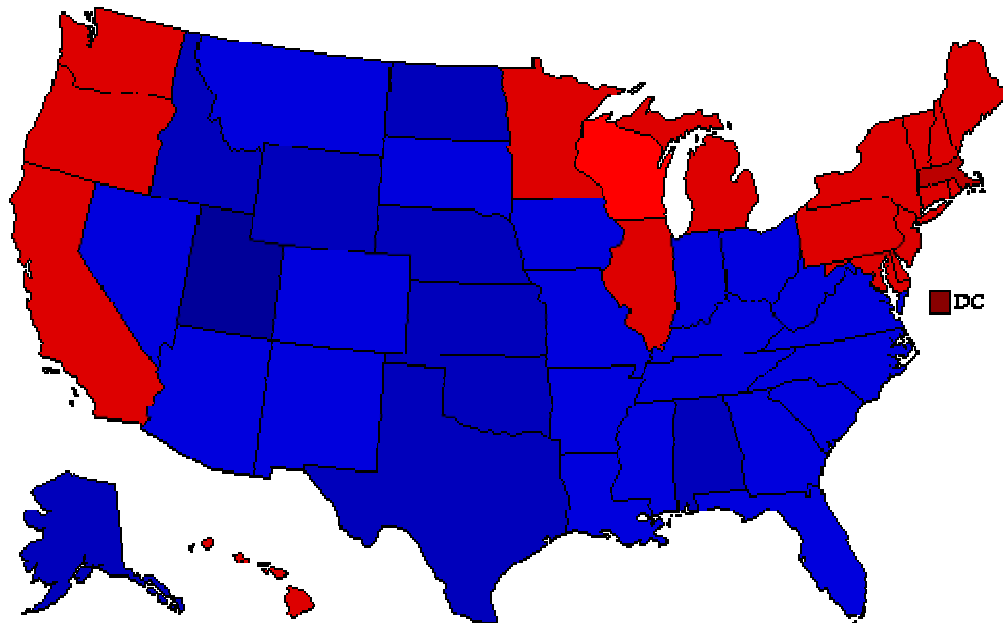

Figure 1

Electoral Maps of the 2004 and 1916 Presidential Elections

2004 Presidential Election

Blue = Republican
Red = Democratic

1916 Presidential Election

Blue = Republican
Red = Democratic

Source: uselectionatlas.org