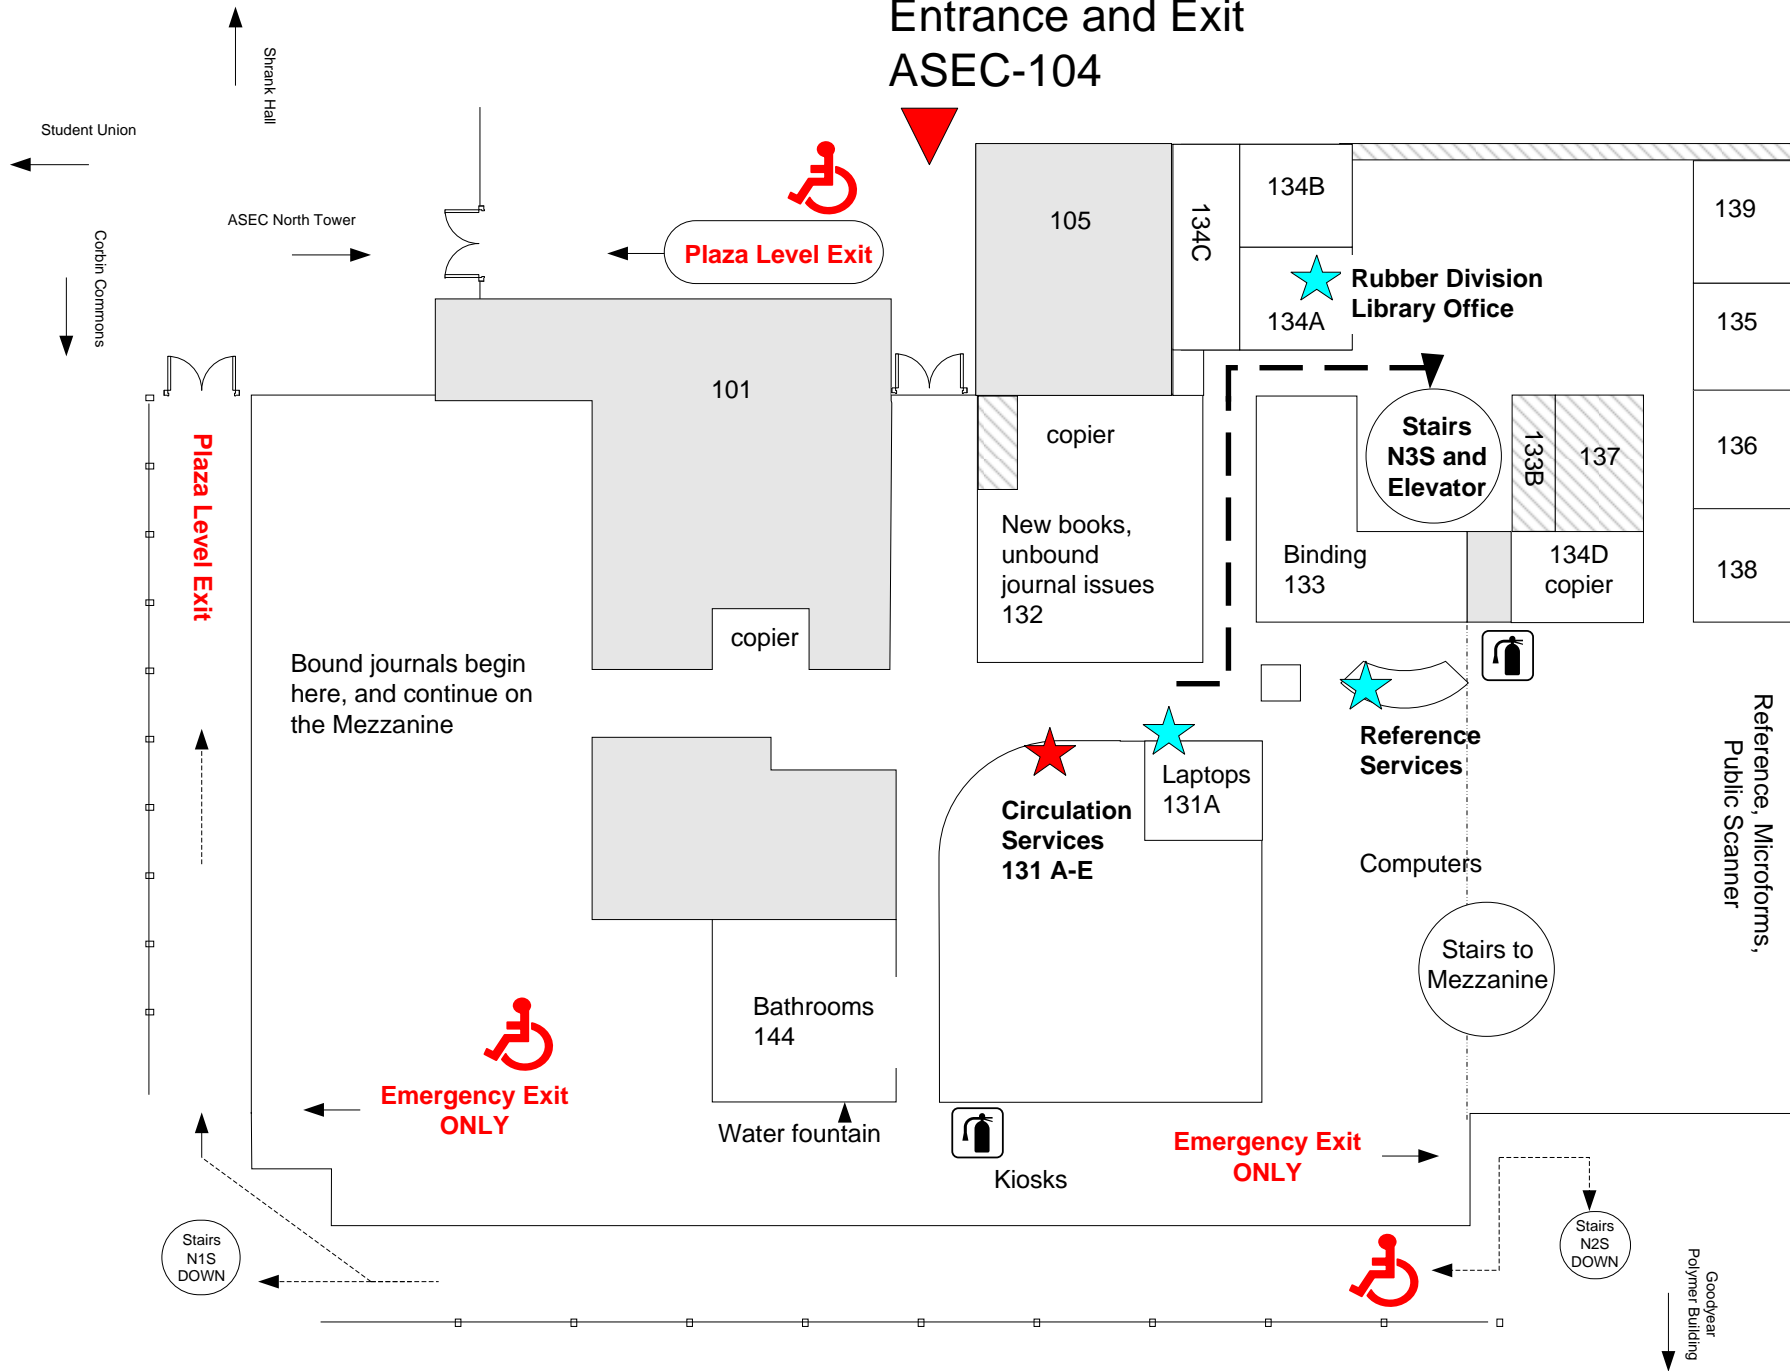

# Science and Technology Library Entrance and Exit ASEC-104

Science and Technology Library  
Access the Mezzanine floor through the Plaza Level  
ASEC-104

# Science and Technology Library Access the 2B floor through the Plaza Level ASEC-104