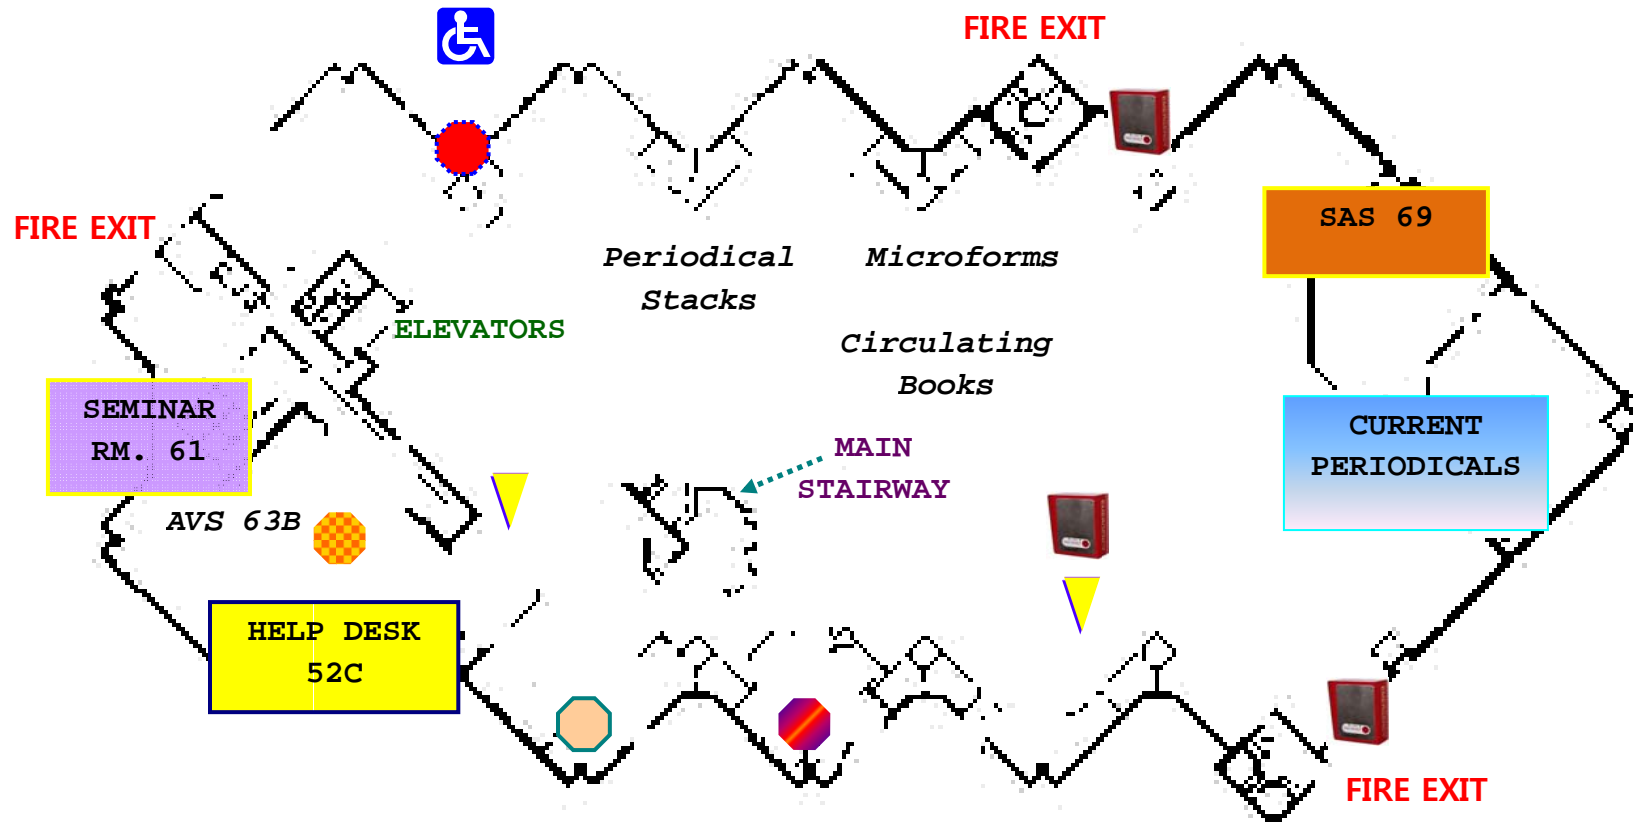

BIERCE LIBRARY MAP

GROUND FLOOR

Associate Dean's Office, 179D

Kiosks

Subject Librarians

EMERGENCY Phone

Restrooms

Handicapped Entrance