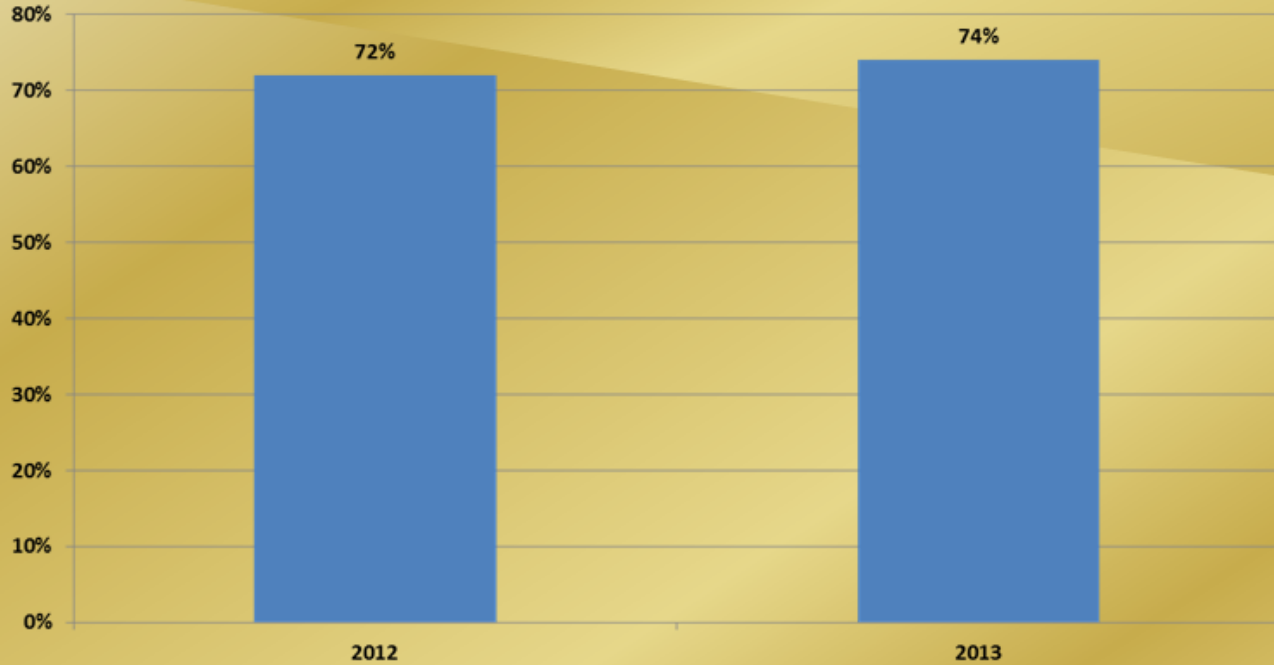

## UA Placement Rate 6-month post-graduation

2012	2013	1yr Change
72%	74%	+2 pts

Placement rate data collected 6-months post-graduation for spring baccalaureate graduates. Includes FT work in a degree-related field or the degree helped the student obtain their position; or the student is attending graduate school.